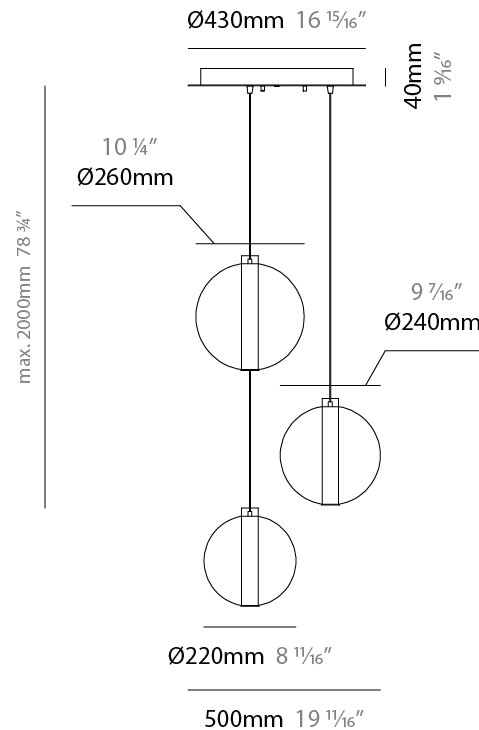

1. To build a product code in our configurator select the specify button on the base model # product page
2. To build a manual product code on this datasheet choose from the options listed below in blue font and add the suffix to the base model #

GENERAL

Series: Oscura Max
Subseries: Oscura Max - 3 Light Cluster
Brand: Cangini & Tucci
Division: Design
Mounting Type: Suspension
Mounting Location: Ceiling
Subcategory: Pendant

PHYSICAL

Shape: Round
Diameter (mm): 500
Diameter (in): 19 11/16
Height (mm): 500
Height (in): 19 11/16
Max. Overall Height (mm): 2500
Max. Overall Height (in): 98 7/16
Light Distribution: Omnidirectional
Weight (kg): 2.635
Weight (lbs): 5.81
Fixture Finish: AMB / BLK / BRZ / GLD / GRN / PNK / RGD / RUB / SKB / SMK / STE / TOB / TRA
Holder Finish: CHR / WHI / BLK / BCR
Accent Finish: PSS
Fixture Material: Glass / Metal
Cable Details: 2,000mm Transparent cable

ELECTRICAL

Lamp Type: LED (Zhaga Standard)
Input Wattage (W): 23.4
Total Output Wattage (W): 18
Dimming: Non-Dimmable
Driver Included: Yes
Driver Location: Integrated
Input Voltage (V): 120 - 277
Constant Current (MA): 500mA
Upon Request: Non-Dimming / Phase Dimming (120Vac only) / 0-10V Dimming

LED

Number of LEDs: 3
Color Temperature (°K): 2700 / 3000
Max. Delivered Lumen (lm): 2598
CRI: >90 CRI

OPTICAL

RATINGS AND CERTIFICATIONS

Certified By: Certified for North American Standards
IP rating: IP20