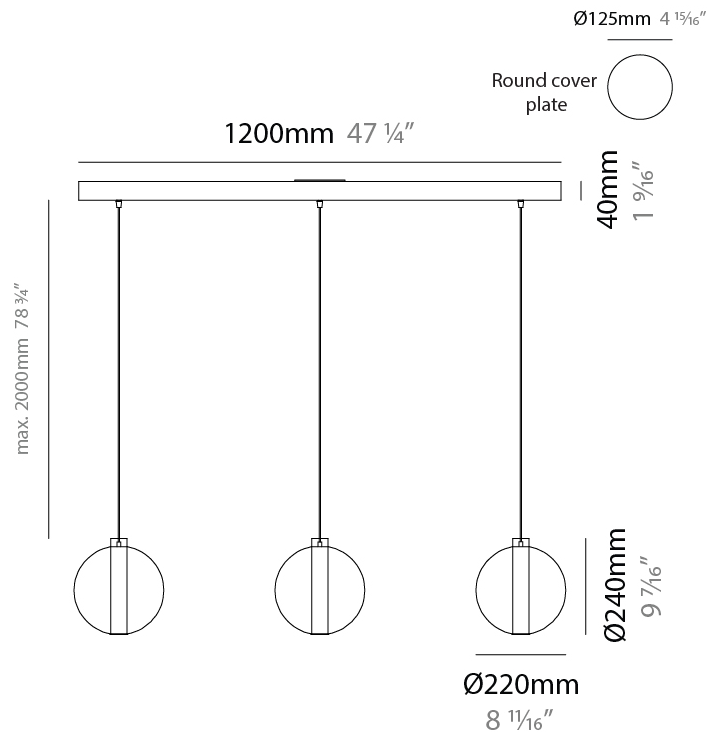

1. To build a product code in our configurator select the specify button on the base model # product page
2. To build a manual product code on this datasheet choose from the options listed below in blue font and add the suffix to the base model #

GENERAL

Series: Oscura Max
Subseries: Oscura Max - 3 Light Linear
Brand: Cangini & Tucci
Division: Design
Mounting Type: Suspension
Mounting Location: Ceiling
Subcategory: Pendant

PHYSICAL

Shape: Round
Diameter (mm): 220
Diameter (in): 8 11/16
Length (mm): 1200
Length (in): 47 1/4
Height (mm): 240
Height (in): 9 7/16
Max. Overall Height (mm): 2240
Max. Overall Height (in): 88 3/16
Light Distribution: Omnidirectional
Weight (kg): 3.400
Weight (lbs): 7.50
Fixture Finish: AMB / BLK / BRZ / GLD / GRN / PNK / RGD / RUB / SKB / SMK / STE / TOB / TRA
Holder Finish: CHR / WHI / BLK / BCR
Accent Finish: PSS
Fixture Material: Glass / Metal
Cable Details: 2,000mm Transparent cable

ELECTRICAL

Lamp Type: LED (Zhaga Standard)
Input Wattage (W): 23.4
Total Output Wattage (W): 18
Dimming: Non-Dimmable
Driver Included: Yes
Driver Location: Integrated
Input Voltage (V): 120 - 277
Constant Current (MA): 500mA
Upon Request: Non-Dimming / Phase Dimming (120Vac only) / 0-10V Dimming

LED

Number of LEDs: 3
Color Temperature (°K): 2700 / 3000
Max. Delivered Lumen (lm): 2598
CRI: >90 CRI

OPTICAL

RATINGS AND CERTIFICATIONS

Certified By: Certified for North American Standards
IP rating: IP20