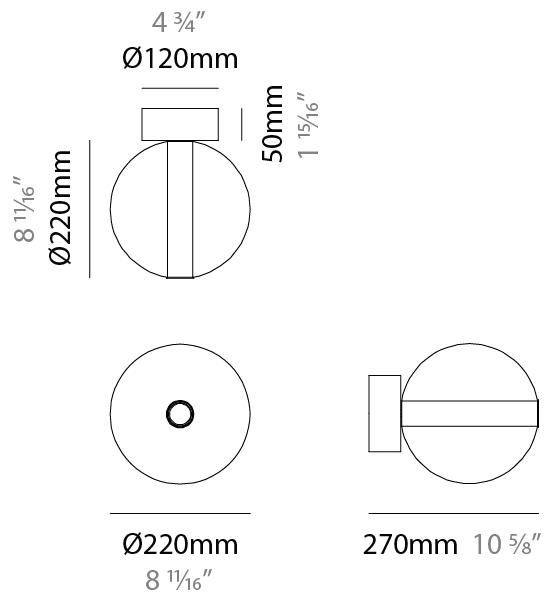

OSCURA MAX SURFACE

D143027-

base number   Color   Finish   Finish
Temperature   Options   Options

1. To build a product code in our configurator select the specify button on the base model # product page
2. To build a manual product code on this datasheet choose from the options listed below in blue font and add the suffix to the base model #

GENERAL

Series: Oscura Max
Brand: Cangini & Tucci
Division: Design
Mounting Type: Surface
Mounting Location: Wall
Subcategory: Ambient

PHYSICAL

Shape: Round
Diameter (mm): 220
Diameter (in): 8 ¹¹/₁₆
Height (mm): 220
Depth (mm): 270
Height (in): 8 ¹¹/₁₆
Depth (in): 10 ⁵/₈
Light Distribution: Omnidirectional
Weight (kg): 1.090
Weight (lbs): 1.09
Fixture Finish: [AMB / BLK / BRZ / GLD / GRN / PNK / RGD / RUB / SKB / SMK / STE / TOB / TRA](#)
Holder Finish: CHR / WHI / BLK / BCR
Fixture Material: Glass / Metal
Cable Details: 2,000mm Transparent cable

ELECTRICAL

Lamp Type: LED (Zhaga Standard)
Input Wattage (W): 7.8
Total Output Wattage (W): 6
Dimming: Non-Dimmable
Driver Included: Yes
Driver Location: Integrated
Input Voltage (V): 120 - 277
Constant Current (MA): 500mA
Upon Request: Non-Dimming / Phase Dimming (120Vac only) / 0-10V Dimming

LED

Color Temperature (°K): [2700 / 3000](#)
Max. Delivered Lumen (lm): 866
CRI: >90 CRI

OPTICAL

RATINGS AND CERTIFICATIONS

Certified By: Certified for North American Standards
IP rating: IP20

PROJECT
TYPE
SPECIFIER
QUANTITY
DATE