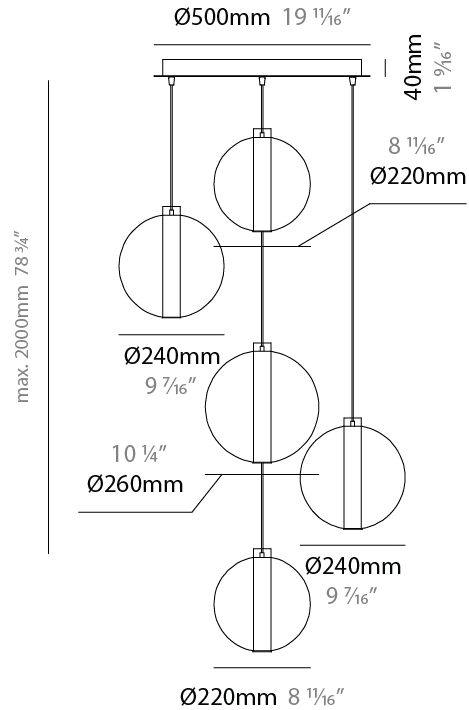

OSCURA MAX - 5 LIGHT CLUSTER SUSPENSION

D141228-30K-CHR-TRA-TRA-SMK-SMK-SMK

base number _____ Color _____ Finish _____
Temperature Options Finish Options

1. To build a product code in our configurator select the specify button on the base model # product page
2. To build a manual product code on this datasheet choose from the options listed below in blue font and add the suffix to the base model #

GENERAL

Series: Oscura Max
Subseries: Oscura Max - 5 Light Cluster
Brand: Cangini & Tucci
Division: Design
Mounting Type: Suspension
Mounting Location: Ceiling
Subcategory: Pendant

PHYSICAL

Shape: Round
Diameter (mm): 560
Diameter (in): 22 ⁷/₁₆
Height (mm): 560
Height (in): 22 ⁷/₁₆
Max. Overall Height (mm): 2560
Max. Overall Height (in): 100 ¹³/₁₆
Light Distribution: Omnidirectional
Weight (kg): 8.555
Weight (lbs): 18.86
Accent Finish: PSS
Fixture Material: Glass / Metal
Cable Details: 2,000mm Transparent cable

ELECTRICAL

Lamp Type: LED (Zhaga Standard)
Input Wattage (W): 39
Total Output Wattage (W): 30
Dimming: Non-Dimmable
Driver Included: Yes
Driver Location: Integrated
Input Voltage (V): 120 - 277
Constant Current (MA): 500mA
Upon Request: Non-Dimming / Phase Dimming (120Vac only) / 0-10V Dimming

LED

Number of LEDs: 5
Color Temperature (°K): 3000
Max. Delivered Lumen (lm): 4330
CRI: >90 CRI

OPTICAL

RATINGS AND CERTIFICATIONS

Certified By: Certified for North American Standards
IP rating: IP20