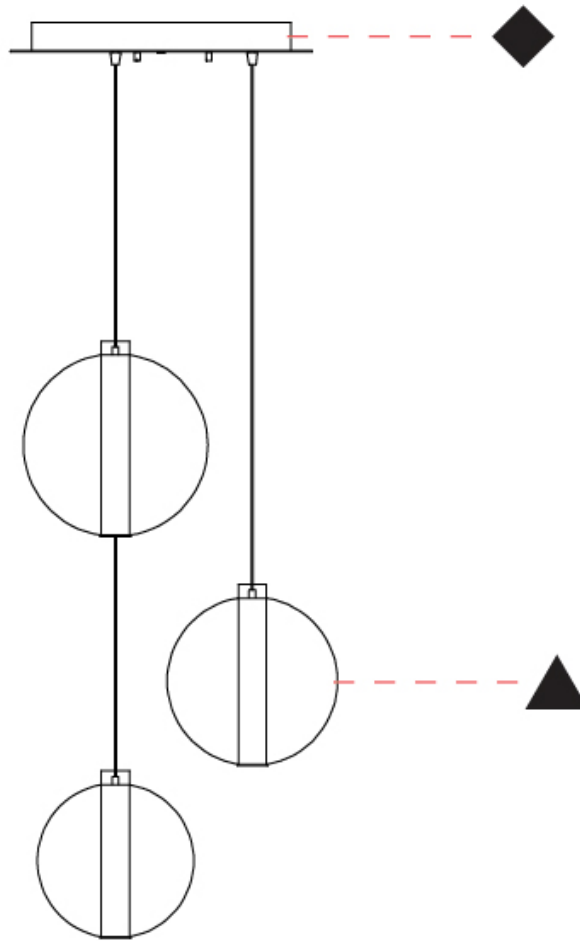

OSCURA MAX - 3 LIGHT CLUSTER SUSPENSION

D141227-

PROJECT _____

TYPE _____

SPECIFIER _____

QUANTITY _____

DATE _____

D