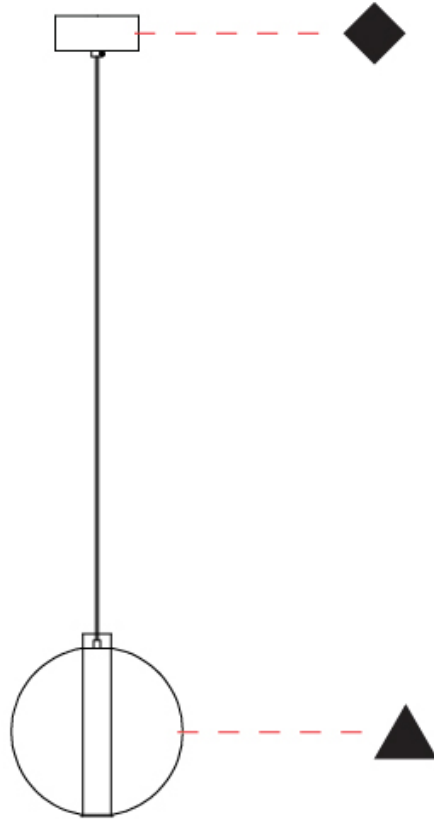

OSCURA MAX - MONOPOINT SUSPENSION

D141225-

PROJECT _____

TYPE _____

SPECIFIER _____

QUANTITY _____

DATE _____

D