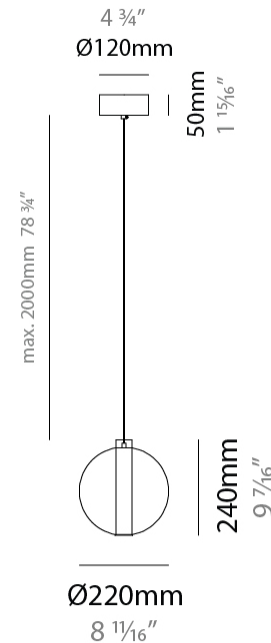

1. To build a product code in our configurator select the specify button on the base model # product page
2. To build a manual product code on this datasheet choose from the options listed below in blue font and add the suffix to the base model #

GENERAL

Series: Oscura Max
Subseries: Oscura Max - Monopoint
Brand: Cangini & Tucci
Division: Design
Mounting Type: Suspension
Mounting Location: Ceiling
Subcategory: Pendant

PHYSICAL

Shape: Round
Diameter (mm): 220
Diameter (in): 8 ¹¹/₁₆
Height (mm): 240
Height (in): 9 ⁷/₁₆
Max. Overall Height (mm): 2240
Max. Overall Height (in): 88 ³/₁₆
Light Distribution: Omnidirectional
Weight (kg): 0.855
Weight (lbs): 1.88
Fixture Finish: [AMB / BLK / BRZ / GLD / GRN / PNK / RGD / RUB / SKB / SMK / STE / TOB / TRA](#)
Holder Finish: CHR / WHI / BLK / BCR
Fixture Material: Glass / Metal
Cable Details: 2,000mm Transparent cable

ELECTRICAL

Lamp Type: LED (Zhaga Standard)
Input Wattage (W): 7.8
Total Output Wattage (W): 6
Dimming: Non-Dimmable
Driver Included: Yes
Driver Location: Integrated
Input Voltage (V): 120 - 277
Constant Current (MA): 500mA
Upon Request: Non-Dimming / Phase Dimming (120Vac only) / 0-10V Dimming

LED

Color Temperature (°K): 2700 / 3000
Max. Delivered Lumen (lm): 866
CRI: >90 CRI

OPTICAL

RATINGS AND CERTIFICATIONS

Certified By: Certified for North American Standards
IP rating: IP20

PROJECT
TYPE
SPECIFIER
QUANTITY
DATE