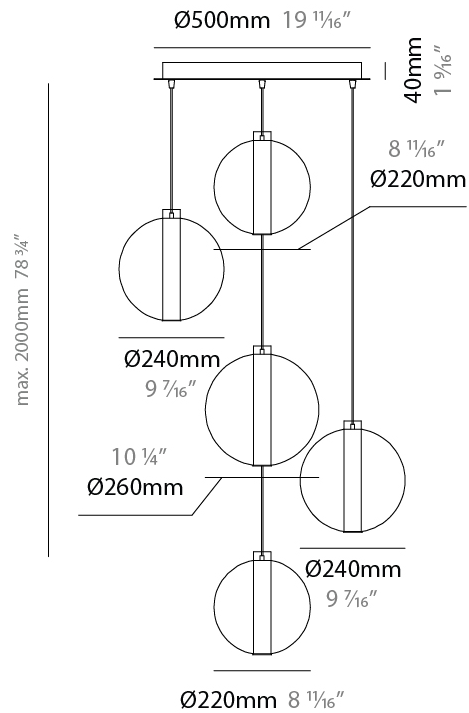

OSCURA MAX - 5 LIGHT CLUSTER SUSPENSION

D141228- : D141228-30K-CHR-TRA

base number Color Temperature Finish Options Finish Options

1. To build a product code in our configurator select the specify button on the base model # product page
2. To build a manual product code on this datasheet choose from the options listed below in blue font and add the suffix to the base model #

GENERAL

Series: Oscura Max
Subseries: Oscura Max - 5 Light Cluster
Brand: Cangini & Tucci
Division: Design
Mounting Type: Suspension
Mounting Location: Ceiling
Subcategory: Pendant

PHYSICAL

Shape: Round
Diameter (mm): 560
Diameter (in): 22 1/16
Height (mm): 560
Height (in): 22 1/16
Max. Overall Height (mm): 2560
Max. Overall Height (in): 100 13/16
Light Distribution: Omnidirectional
Weight (kg): 8.555
Weight (lbs): 18.86
Accent Finish: PSS
Fixture Material: Glass / Metal
Cable Details: 2,000mm Transparent cable

ELECTRICAL

Lamp Type: LED (Zhaga Standard)
Input Wattage (W): 39
Total Output Wattage (W): 30
Dimming: Non-Dimmable
Driver Included: Yes
Driver Location: Integrated
Input Voltage (V): 120 - 277
Constant Current (MA): 500mA
Upon Request: Non-Dimming / Phase Dimming (120Vac only) / 0-10V Dimming

LED

Number of LEDs: 5
Color Temperature (°K): 3000
Max. Delivered Lumen (lm): 4330
CRI: >90 CRI

OPTICAL

RATINGS AND CERTIFICATIONS

Certified By: Certified for North American Standards
IP rating: IP20