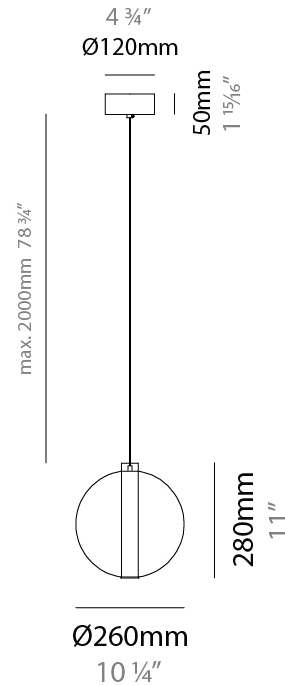

1. To build a product code in our configurator select the specify button on the base model # product page
2. To build a manual product code on this datasheet choose from the options listed below in blue font and add the suffix to the base model #

GENERAL

Series: Oscura Max
Subseries: Oscura Max - Monopoint
Brand: Cangini & Tucci
Division: Design
Mounting Type: Suspension
Mounting Location: Ceiling
Subcategory: Pendant

PHYSICAL

Shape: Round
Diameter (mm): 260
Diameter (in): 10 3/4
Height (mm): 280
Height (in): 11
Max. Overall Height (mm): 2280
Max. Overall Height (in): 89 3/4
Light Distribution: Omnidirectional
Weight (kg): 0.800
Weight (lbs): 1.76
Fixture Finish: [AMB](#) / [BLK](#) / [BRZ](#) / [GLD](#) / [GRN](#) / [PNK](#) / [RGD](#) / [RUB](#) / [SKB](#) / [SMK](#) / [STE](#) / [TOB](#) / [TRA](#)
Holder Finish: [CHR](#) / [WHI](#) / [BLK](#) / [BCR](#)
Fixture Material: Glass / Metal
Cable Details: 2,000mm Transparent cable

ELECTRICAL

Lamp Type: LED (Zhaga Standard)
Input Wattage (W): 7.8
Total Output Wattage (W): 6
Dimming: Non-Dimmable
Driver Included: Yes
Driver Location: Integrated
Input Voltage (V): 120 - 277
Constant Current (MA): 500mA
Upon Request: Non-Dimming / Phase Dimming (120Vac only) / 0-10V Dimming

LED

Color Temperature (°K): [2700](#) / [3000](#)
Max. Delivered Lumen (lm): 866
CRI: >90 CRI

OPTICAL

RATINGS AND CERTIFICATIONS

Certified By: Certified for North American Standards
IP rating: IP20

PROJECT
TYPE
SPECIFIER
QUANTITY
DATE