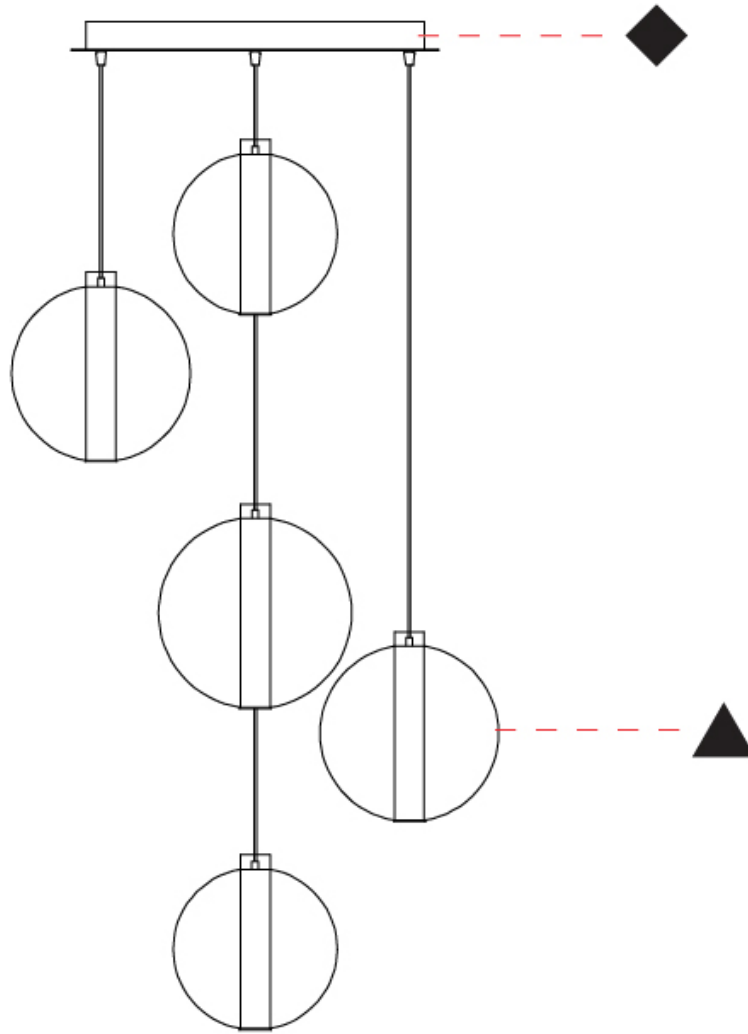

OSCURA MAX - 5 LIGHT CLUSTER SUSPENSION

D141228-30K-BCR-TRA-TRA-TRA-SMK-SMK

PROJECT	_____
TYPE	_____
SPECIFIER	_____
QUANTITY	_____
DATE	_____

D