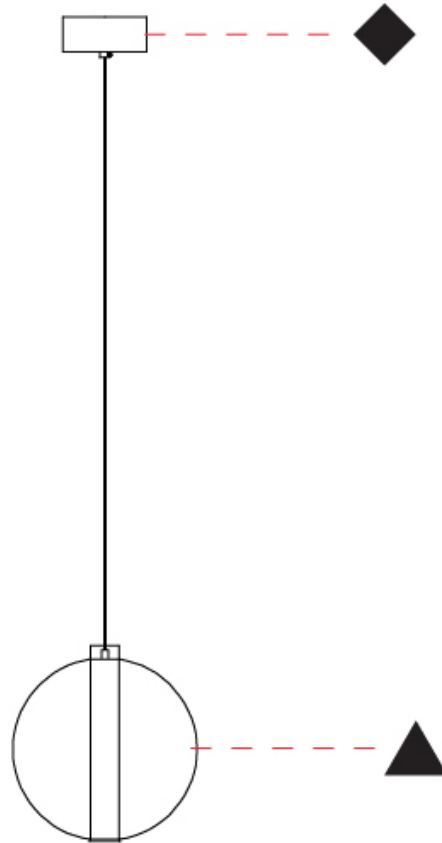

OSCURA MAX - MONOPOINT SUSPENSION

D141226-

PROJECT

TYPE

SPECIFIER

QUANTITY

DATE

D