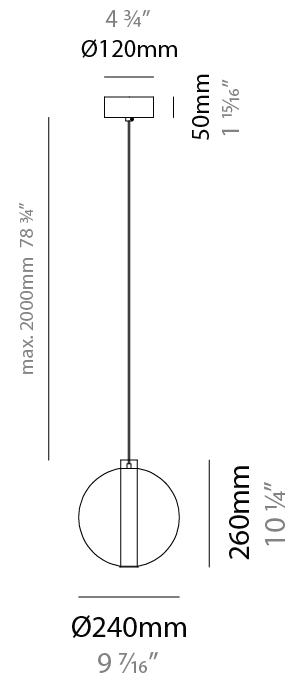

D141225-

base number	Color	Finish	Finish
	Temperature	Options	Options

1. To build a product code in our configurator select the specify button on the base model # product page
2. To build a manual product code on this datasheet choose from the options listed below in blue font and add the suffix to the base model #

GENERAL

Series: Oscura Max
Subseries: Oscura Max - Monopoint
Brand: Cangini & Tucci
Division: Design
Mounting Type: Suspension
Mounting Location: Ceiling
Subcategory: Pendant

PHYSICAL

Shape: Round
Diameter (mm): 240
Diameter (in): 9 7/16
Height (mm): 260
Height (in): 10 1/4
Max. Overall Height (mm): 2260
Max. Overall Height (in): 89
Light Distribution: Omnidirectional
Weight (kg): 0.925
Weight (lbs): 2.04
Fixture Finish: AMB / BLK / BRZ / GLD / GRN / PNK / RGD / RUB / SKB / SMK / STE / TOB / TRA
Holder Finish: CHR / WHI / BLK / BCR
Fixture Material: Glass / Metal
Cable Details: 2,000mm Transparent cable

ELECTRICAL

Lamp Type: LED (Zhaga Standard)
Input Wattage (W): 7.8
Total Output Wattage (W): 6
Dimming: Non-Dimmable
Driver Included: Yes
Driver Location: Integrated
Input Voltage (V): 120 - 277
Constant Current (MA): 500mA
Upon Request: Non-Dimming / Phase Dimming (120Vac only) / 0-10V Dimming

LED

Color Temperature (°K): 2700 / 3000
Max. Delivered Lumen (lm): 866
CRI: >90 CRI

OPTICAL

RATINGS AND CERTIFICATIONS

Certified By: Certified for North American Standards
IP rating: IP20